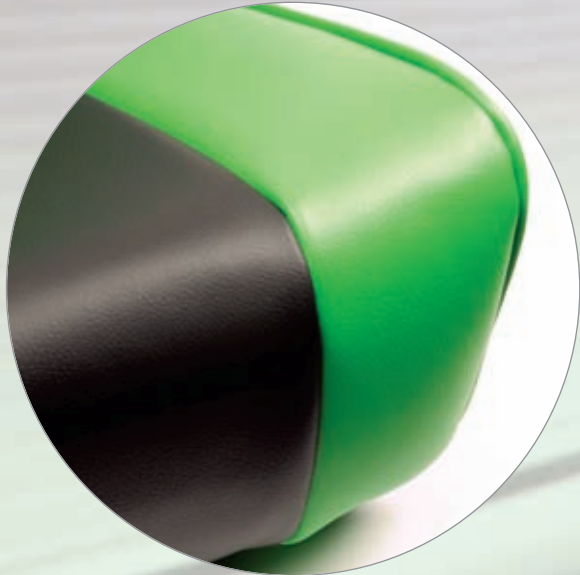

Bespoke Trim Service

Distinct
Detailed
Superior

Versatile passenger seating.

cogent

Bespoke Design

For more information please contact us on
01792 585 444
enquiries@coagentseating.co.uk www.coagentseating.co.uk