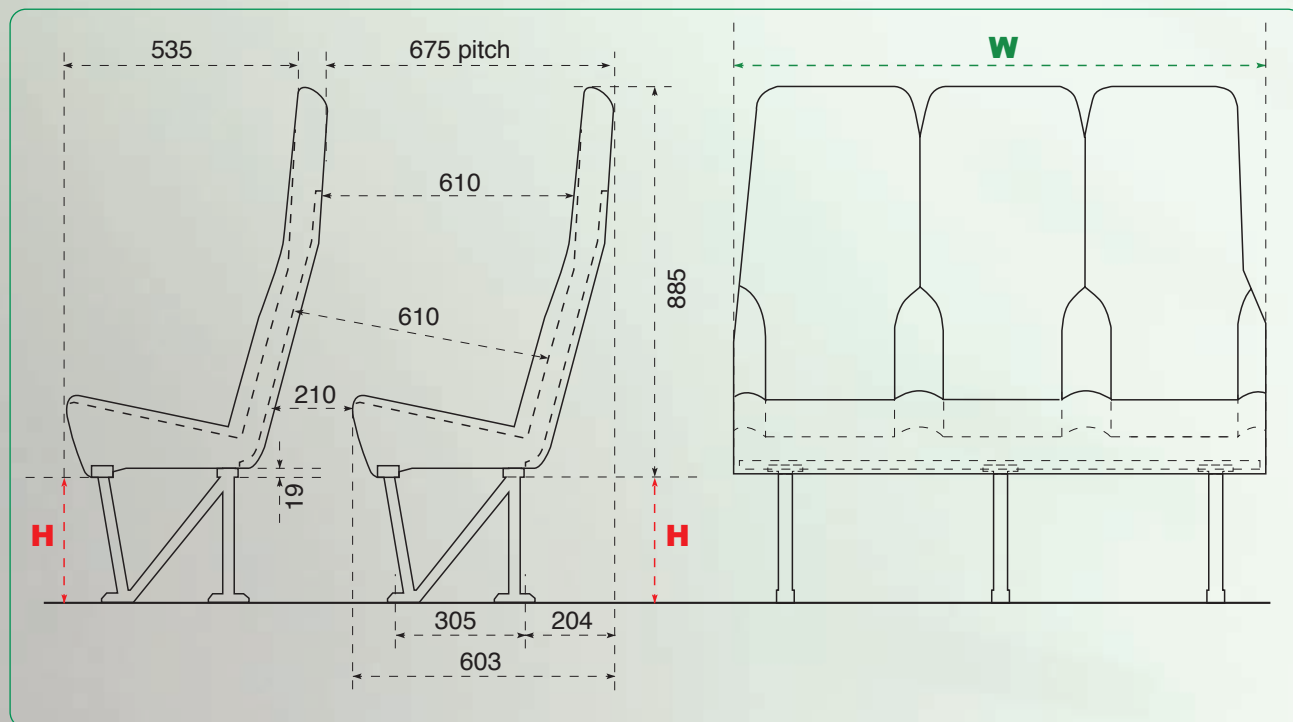

# MK1 Dimensions

All dimensions in mm unless otherwise stated.

## Width

Double  
800

Treble  
1200