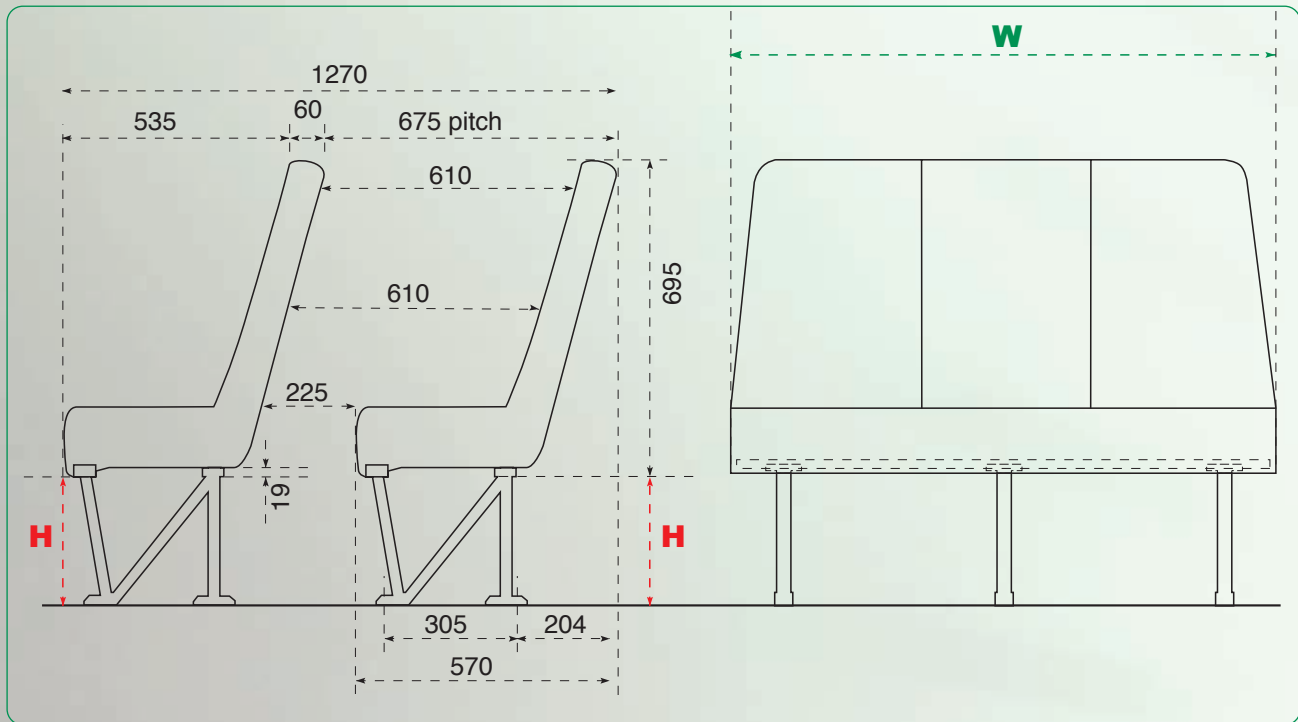

# MK2 Dimensions

All dimensions in mm unless otherwise stated.

## Width

Double  
800

Treble  
1200