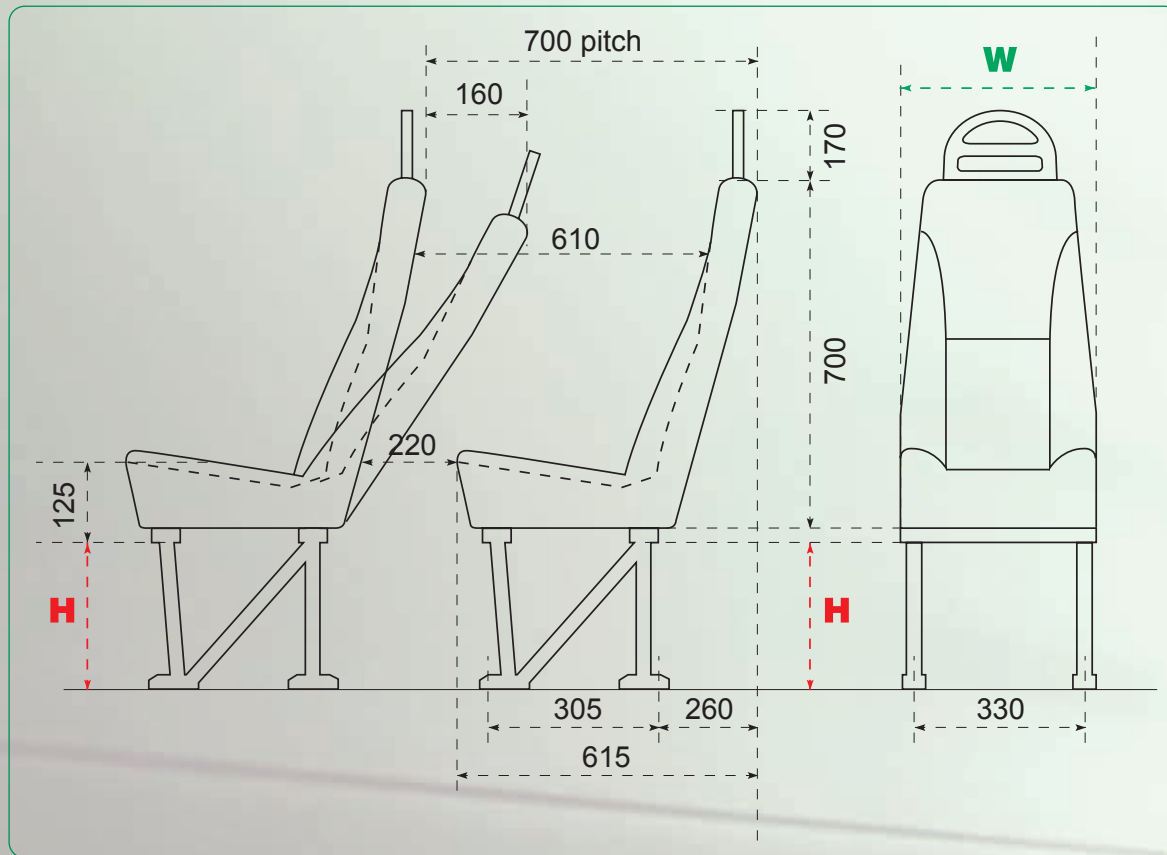

Recliner Dimensions

All dimensions in mm unless otherwise stated.

Leg Height	Width	Width
225	Single	Double
275	400	800
300	425	850
325	450	900
350		
375		
400		

For more information please contact us on

01792 585 444