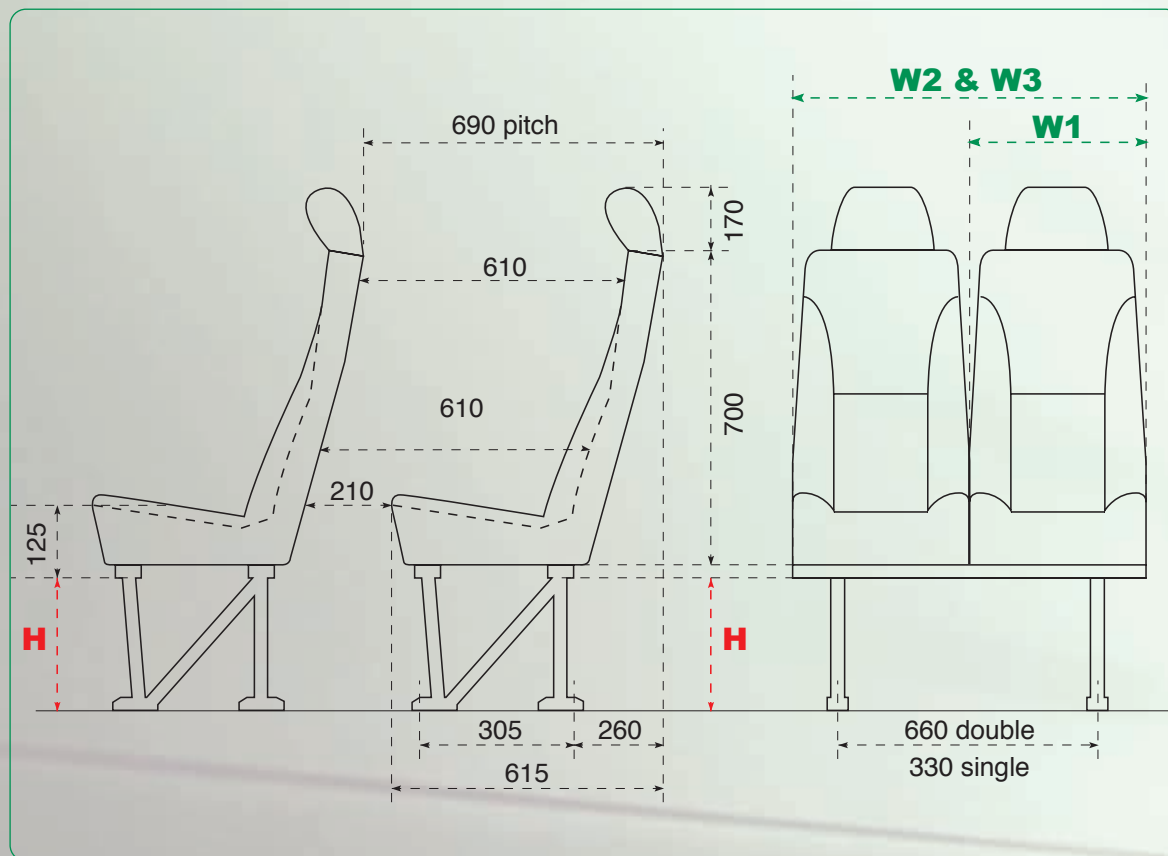

# Standard Dimensions

All dimensions in mm unless otherwise stated.

**M1**

**M2**

Leg Height	Width
225	400
275	425
300	450
325	
350	
375	

Width	Width**
800	1200
850	1275
900	1350

\*\* Condor M2 - single, double and treble (treble M2 on three legs)